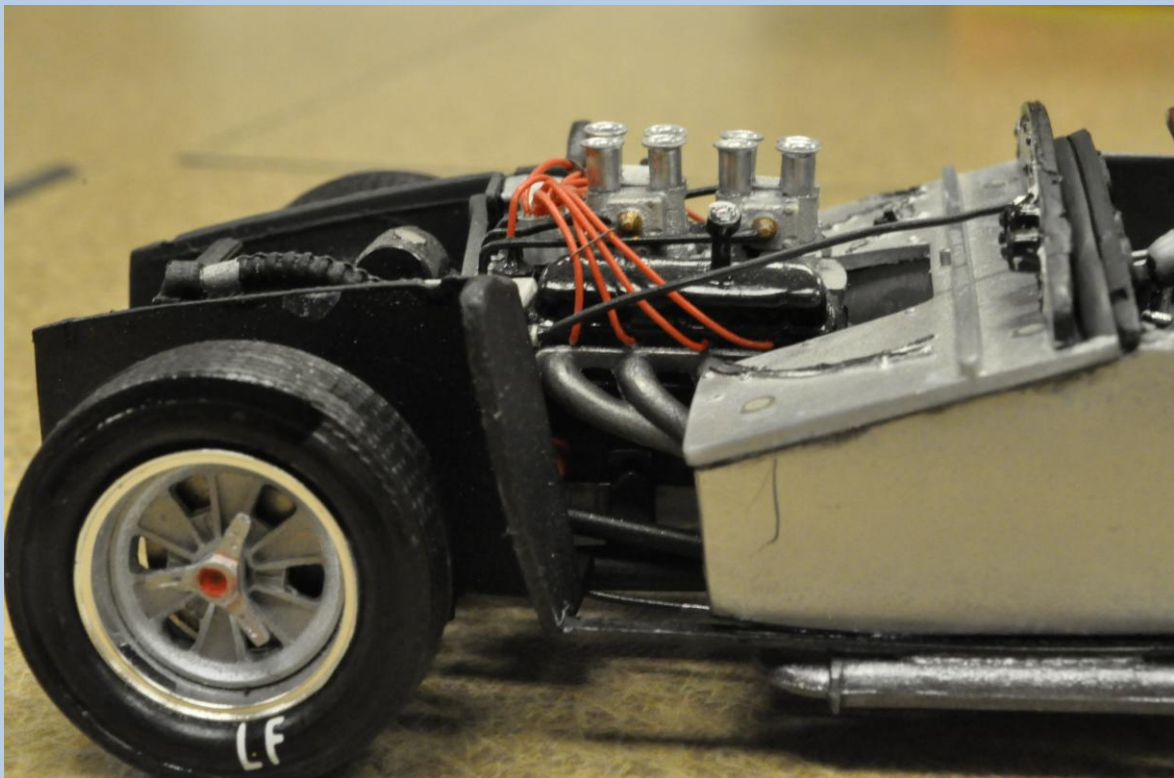

Bill Richter's 289 Cobra