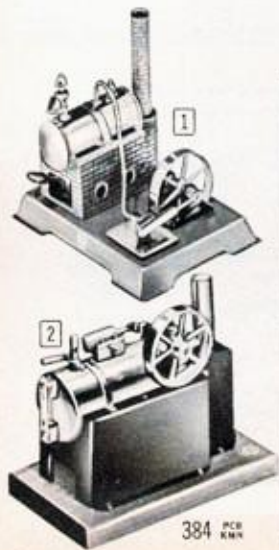

1 Low-priced Steam Engine. Oscillating brass cylinder engine. Safety valve, real dome whistle. Water heats in nickel-plated 3 1/2-in. brass boiler with copper-plated, embossed, brick-type walls. Steam operates piston, turns separate flywheel with grooved pulley. To be heated with solid alcohol. Finely varnished metal base 5x8 inches. German import.
49 N 2144—8 in. high overall. Shpg. wt. 3 lbs. $6.98

2 Our Standard Steam Engine. 3-in. flywheel. Throttle valve controls speed . . . engine runs fast or slow. Double-acting, oscillating brass cylinder, slide valve. Positive-acting safety valve, large water gauge, real whistle. Electric unit heats water in 6-in. brass boiler; develops steam to operate piston and turn flywheel. 6-ft. cord. UL approved. 4 1/2 x 9-inch wood base.
49 N 2321—8 inches high overall. Shpg. wt. 4 lbs. $12.98

3 Operating Atomic Power Plant Steam Engine. Power plant actually uses the principles of nuclear energy production to create mechanical power. 110-volt house current substitutes for uranium pile in heat generation. Authentic-looking Graphite Moderator, Heat Exchange Tower, etc. UL approved. All metal. German import. 9x11-inch base.
49 N 2145—9 in. high overall. Shpg. wt. 5 lbs. $2 dn. . . . . Cash $19.95