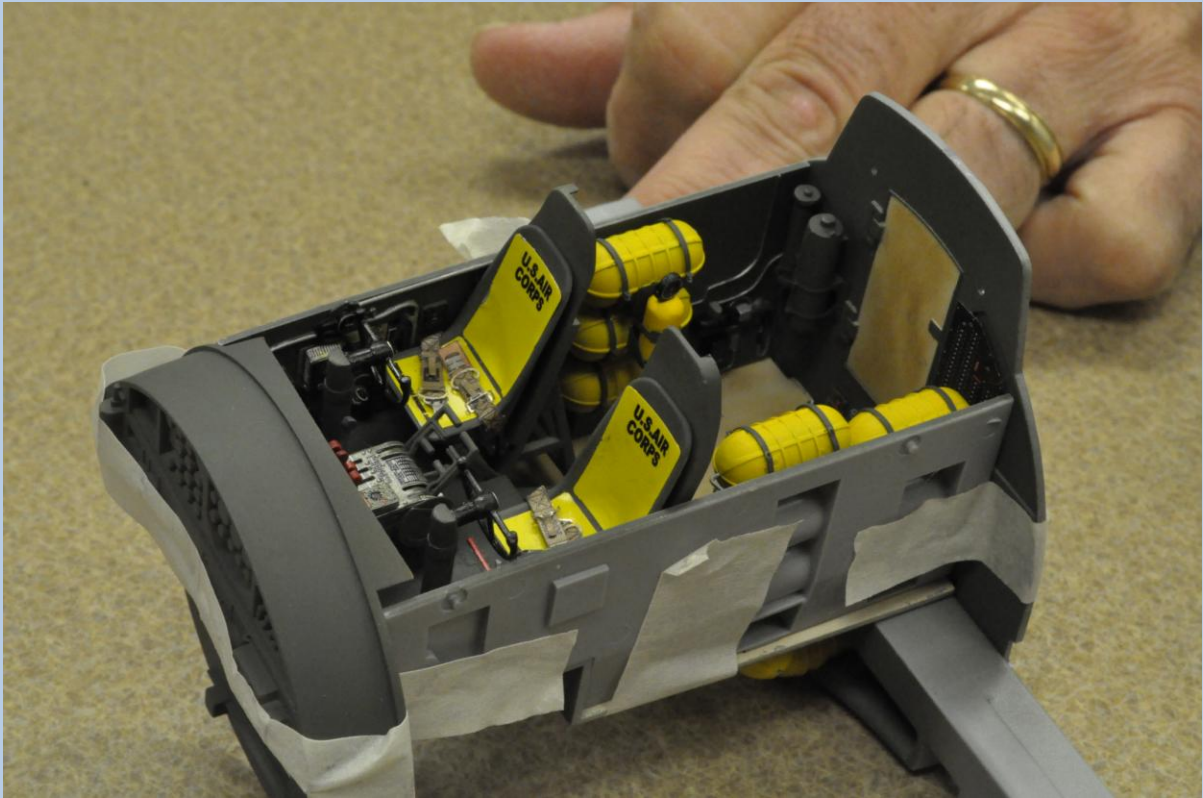

Don Haugh's 1/32 B-17