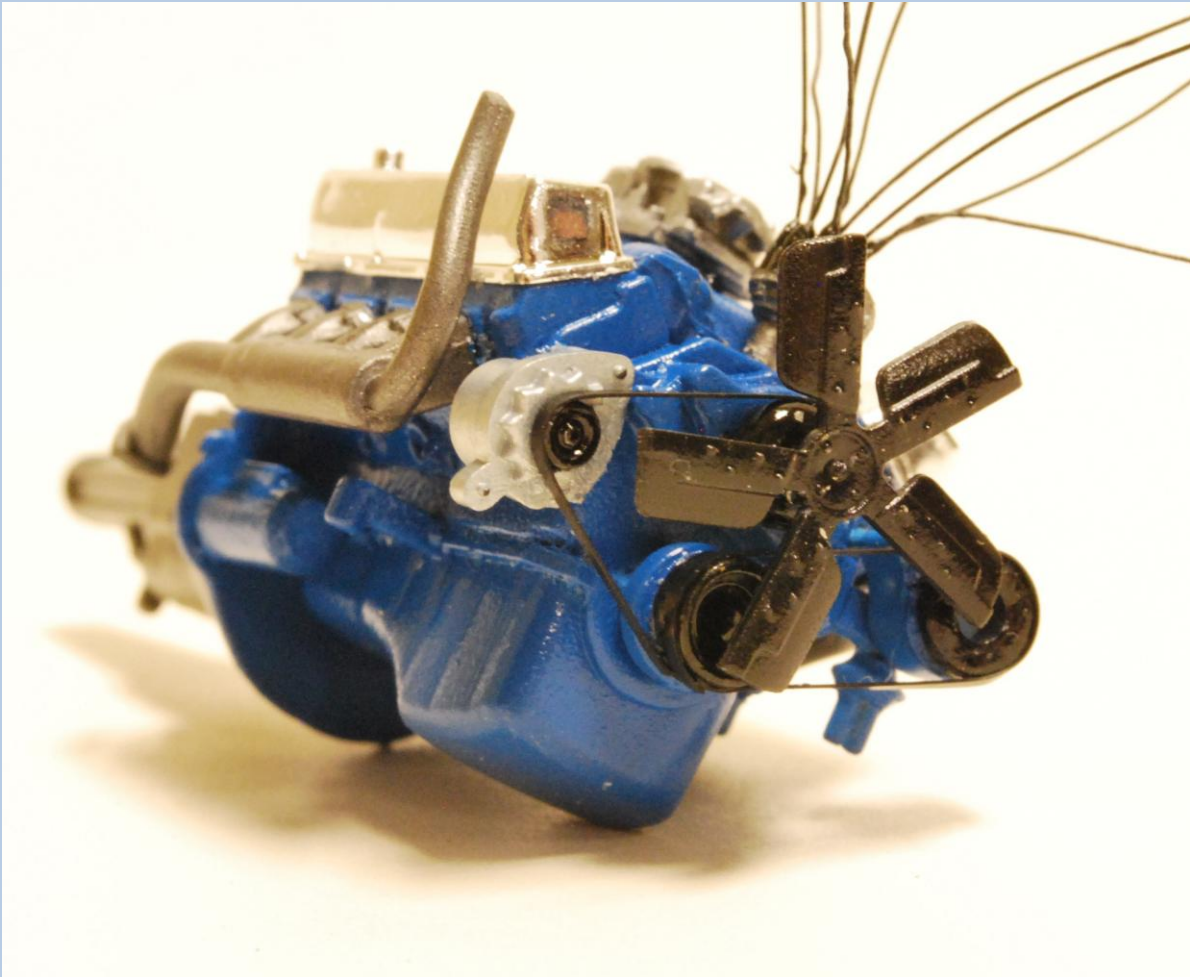

SHOW AND TELL

Greg Kimsey's Engine for his Mustang Mach 1 with electrical tape belts