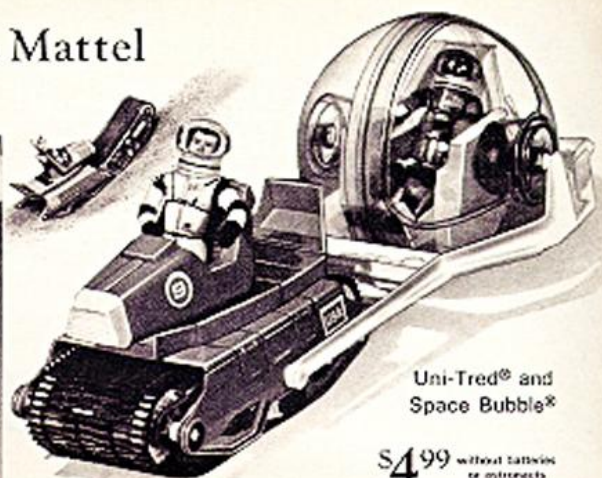

79 C 2337C—Shipping weight 9 pounds. Kit \$16.99
"D" Batteries. Package of 6.
49 C 8405—Shipping weight 1 lb. 8 oz. Pkg. 1.49

Explore other worlds with Mattel

**Matt Mason
walks in space or
rides inside the
Star Seeker
Programmed Vehicle**

Complete Gift Set
with Matt Mason **\$8.99**
without
batteries

It glides forward and turns to follow any orbit you choose around sun, moon and 9 stand-up planets. Just position the 11 pegs on base of vehicle to vary the course. Bendable 6-inch Matt Mason is held by life-support cables as if he were "walking in space." Or he can ride in the upper deck. 11-inch high vehicle uses 2 "D" batteries, order pkg. at right. Durable plastic; cardboard solar system. 49 N 59109—Wt. 3 lbs. 4 oz.—Set \$8.99