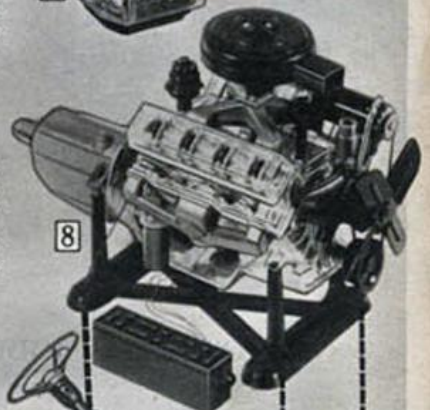

8

V-8 Engine
fit onto
chassis