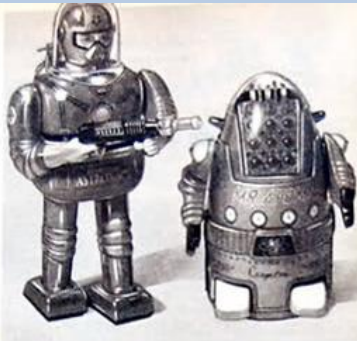

Automatic "Mr. Atomic"
without
batteries $6.95