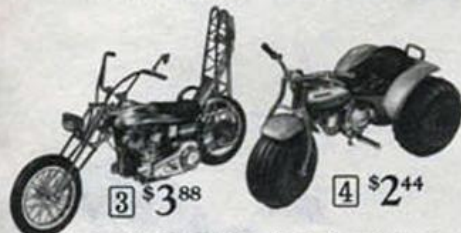

3 $3.88

4 $2.44

3 Revell's Chopped Hog. 12½ in. long; chrome-colored engine, pipes, hi-rise handlebars, wheels. Rubber tires; steerable front wheel.

49 C 22906—Shpg. wt. 1 lb. 6 oz. . . . . Kit $3.88

4 MPC Honda ATC. 7¾-in. long with 3 giant balloon tires. Detailed chrome-colored engine.

49 C 22932—Shpg. wt. 1 lb. . . . . Kit $2.44