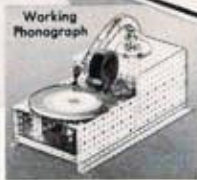

Compare Sears low, low prices! A.C. Gilbert Erector Sets . . \$2.29 to \$56.95

Each set includes steel girders, wheels, nuts, bolts, illustrated booklet. Electric motors UL approved; 110-120-volt, 60-cycle AC. Parts from all sets interchangeable. All sets except Engineer's in steel chests!