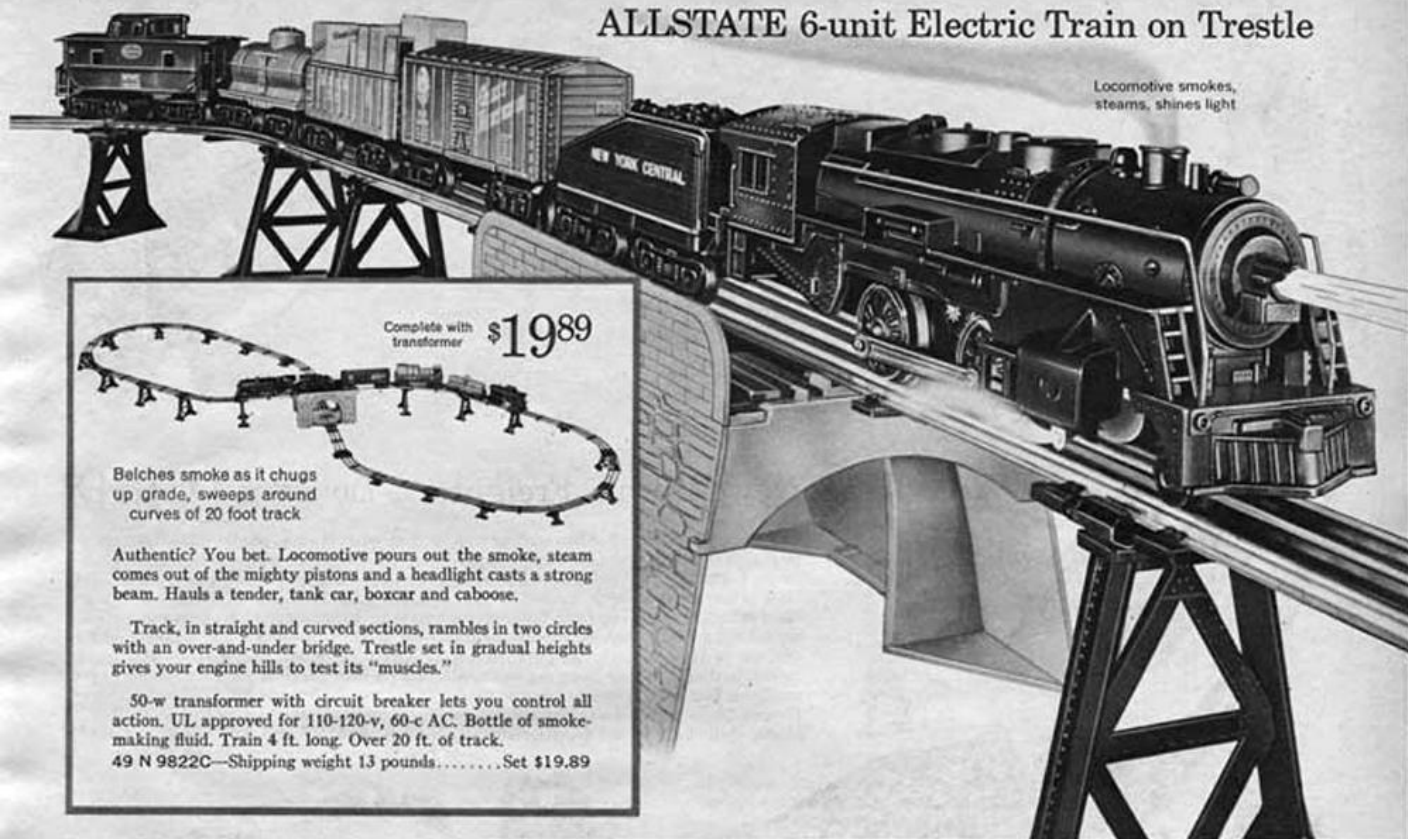

ALLSTATE 6-unit Electric Train on Trestle

Locomotive smokes,
steams, shines light

Complete with transformer **$19.89**

Belches smoke as it chugs up grade, sweeps around curves of 20 foot track

Authentic? You bet. Locomotive pours out the smoke, steam comes out of the mighty pistons and a headlight casts a strong beam. Hauls a tender, tank car, boxcar and caboose.

Track, in straight and curved sections, rambles in two circles with an over-and-under bridge. Trestle set in gradual heights gives your engine hills to test its "muscles."

50-w transformer with circuit breaker lets you control all action. UL approved for 110-120-v, 60-c AC. Bottle of smoke-making fluid. Train 4 ft. long. Over 20 ft. of track.

49 N 9822C—Shipping weight 13 pounds.....Set $19.89