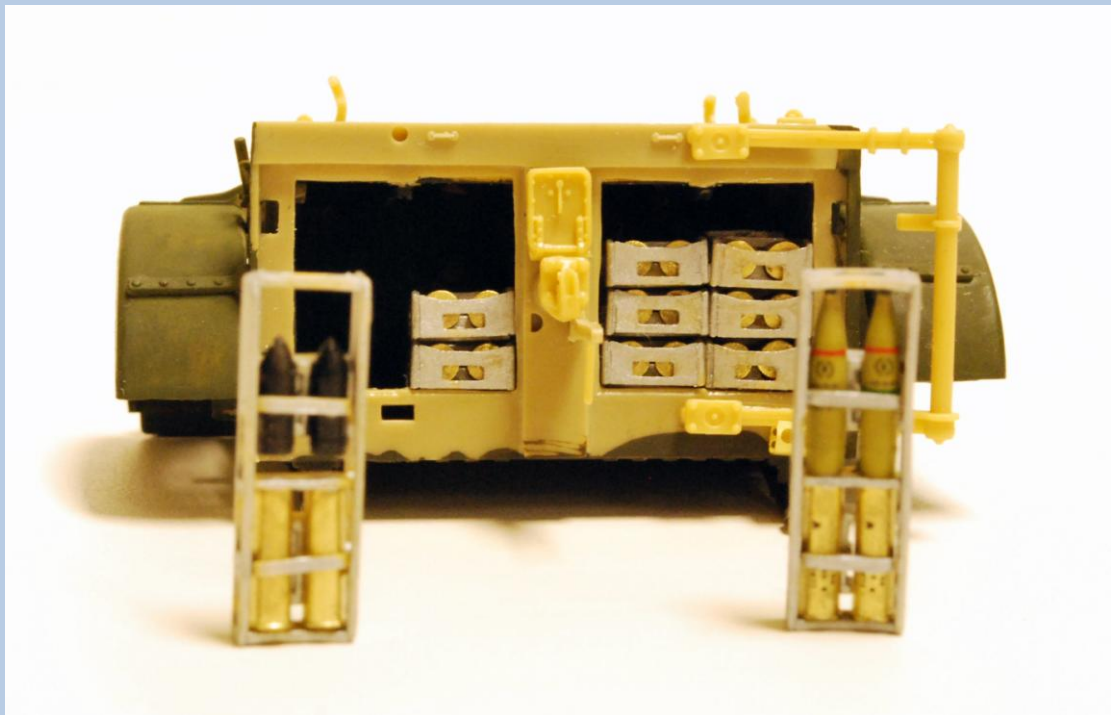

Jim McWhorter's 25 pdr & Limber