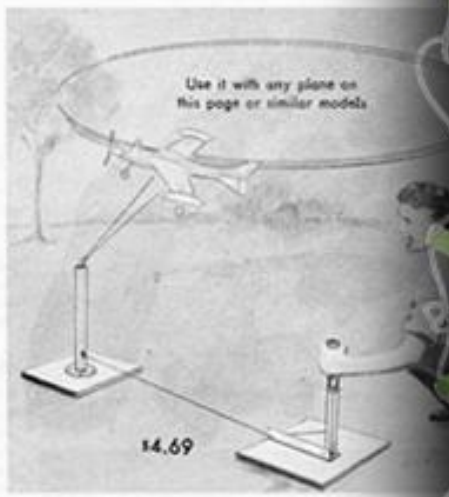

14.69

USE EASY TERMS
. . . see page 204
for complete details