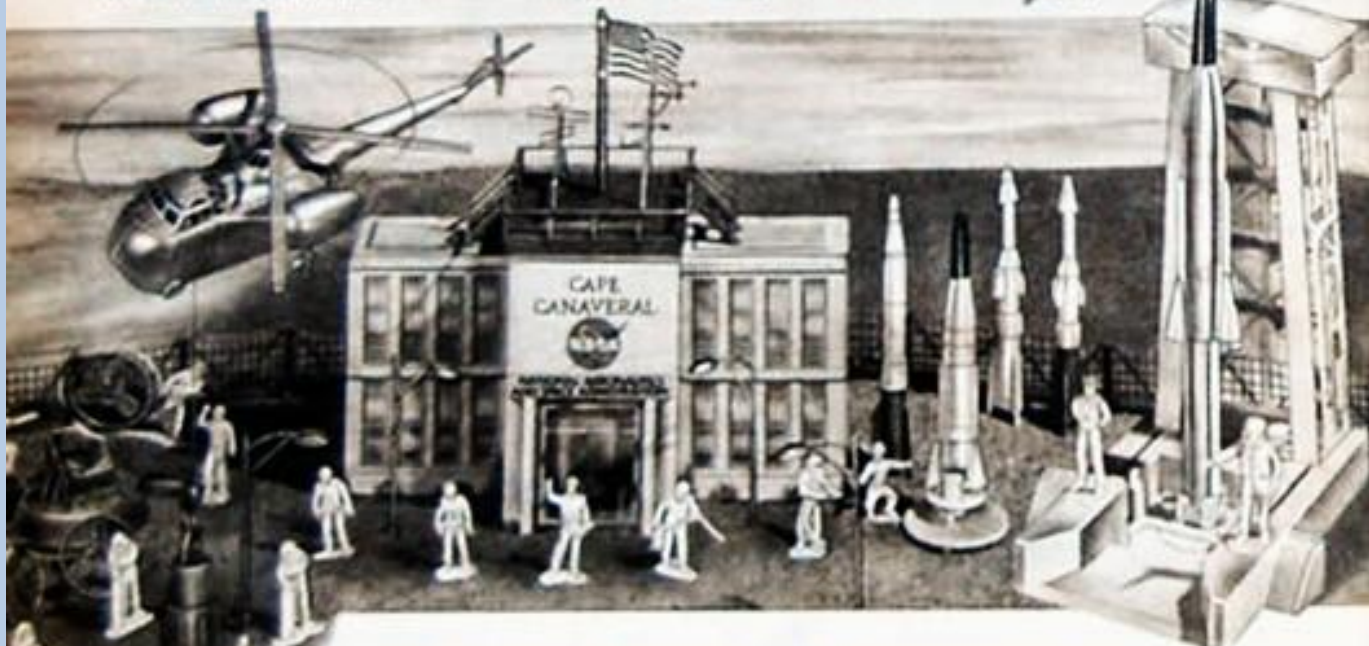

CAPE CANAVERAL PROJECT MERCURY

Place Astronaut in take-apart capsule . . . guide **50** **$4.97**
helicopter to rescue, lift capsule with winch **pieces**

Move out of the two big Atlas missiles to the launching gantry ready for countdown . . . then "blast off". Launching gantry is about 8 inches tall. Atlas missiles have rubber tips, spring-activated platforms from 3 rockets, each mounted on base. Flying launch launcher sends 3 flying discs into the air.

14 technicians. Set also includes colorful metal headquarters building, about 12x12x4 inches wide, with flag and plastic accessories. Figures, accessories, launch, missiles are all in 3-dimensional plastic.

79 N 2943C—Shipping weight 4 pounds . . . . . Set $4.97