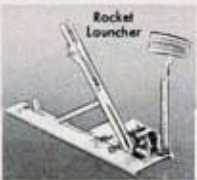

Compare Sears low, low prices! A.C. Gilbert Erector Sets . . \$2.29 to \$56.95

Each set includes steel girders, wheels, nuts, bolts, illustrated booklet. Electric motors UL approved; 110-120-volt, 60-cycle AC. Parts from all sets interchangeable. All sets except Engineer's in steel chests!