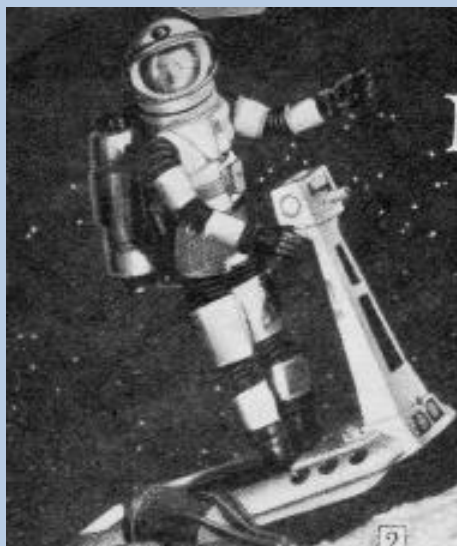

MAJOR MATT MASON

2
$2.99
set

Callisto . . . astronaut from Jupiter

1 Is he friend or foe? Mattel's green plastic alien . . . transparent skull reveals his superior humanoid brain. Poseable, 6 in. tall. Space sensor samples space matter.

49 C 59869—Wt. 6 oz. $2.44

"ORBIT ACHIEVED!"