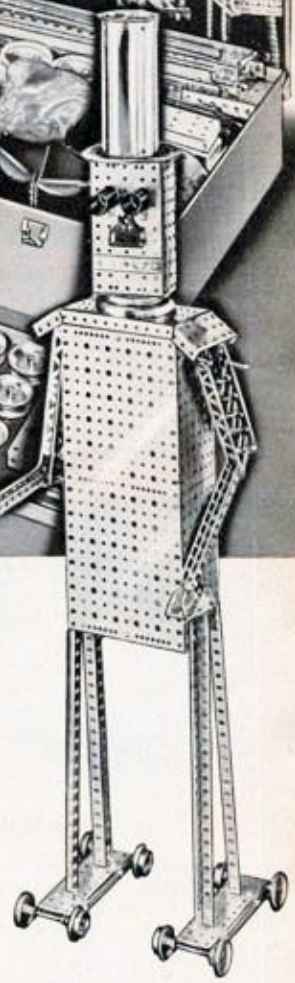

79 N 2943C—Shipping weight 4 pounds Set \$4.97

THE GREAT AMERICAN

\$1

WISH BOOK

1991

SEARS

ERECTOR

See what you can build with
America's Greatest Construction Toy