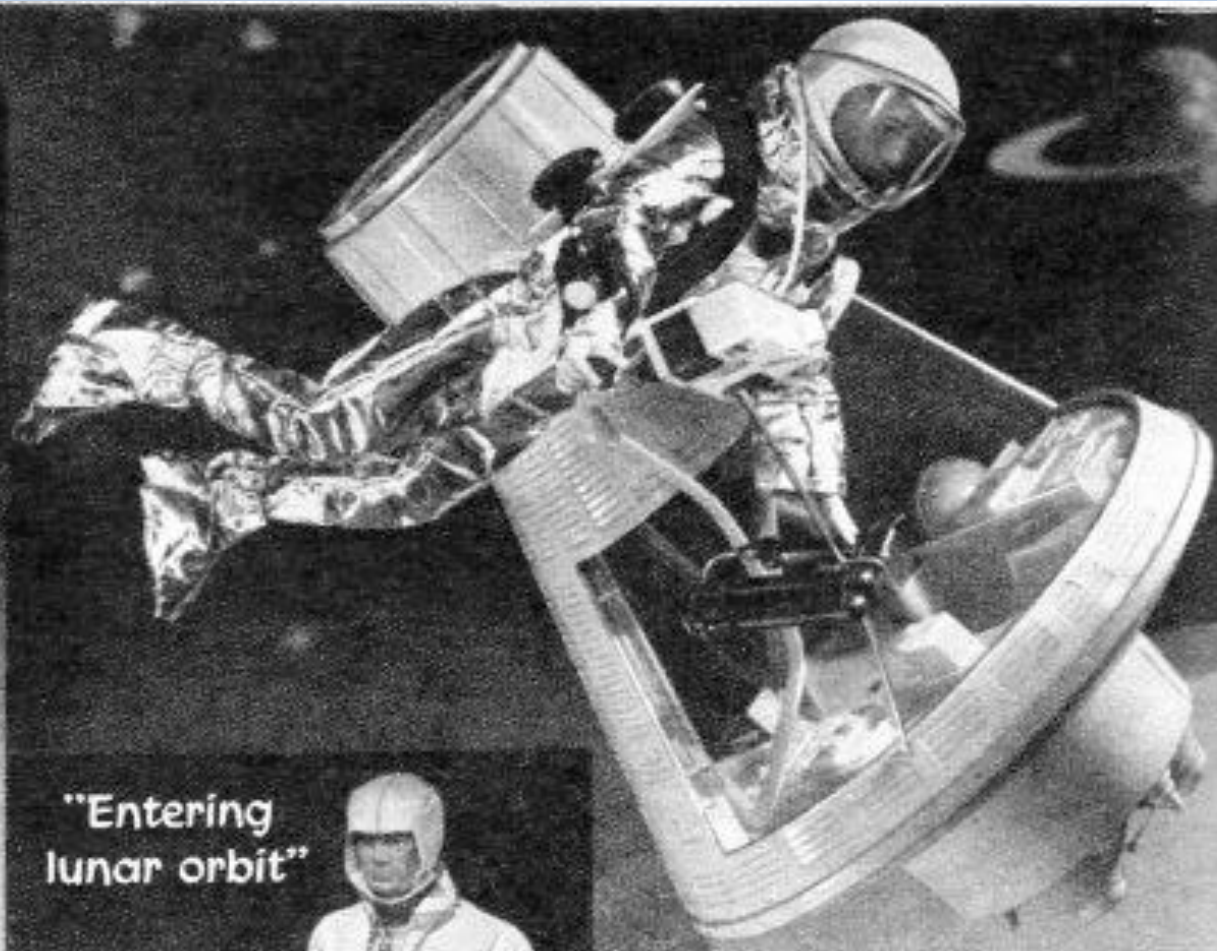

es
oe
all,
nd
up
nst
ts.

ign-
, no
for
hite
, fa-
stol,
rap,
oz.
2.99
2.99

"Entering lunar orbit"

Talking
G.I. Joe
$4⁹⁹

G.I. Joe's ready to blast off for the moon. Says 8 commands when you pull his dog tag. Wears space suit, hood, boots. 11½ inches tall, plastic. Shpg. wt. 1 lb.
49 C 59066.....$4.99

G.I. Joe Astronaut's "Spacewalk" Outfit

$6⁹⁹

*He opens the hatch, steps out of his space capsule. But wait! His rope tether has broken . . . he's adrift in space. What now? Includes 10x13½-inch plastic space capsule, 45 rpm recording of sounds, silver-color suit, space helmet, boots, propellent gun, camera, tether cord, and back pack. G.I. Joe not included.
79 C 59063C—Shpg. wt. 2 lbs.....$6.99*