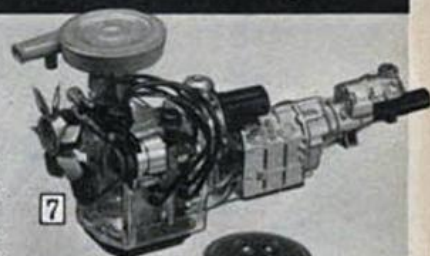

BIG SCALE Plastic Models

1
$7.99

2 $5.99

1 AMT American LaFrance Ladder Chief. Magnificently detailed. Over 16 in. long; operating turntable, ladders, jacks, vinyl tires, detailed chassis. Over 300 parts.

49 C 22406—Shpg. wt. 4 lbs. . . . . Kit $7.99

2 MPC Mack DM 800. 16-in. long cement mixer has V-8 engine, opening hood, turnable drum, working chutes, detailed interior.

49 C 22436—Shpg. wt. 1 lb. 9 oz. . . . . Kit $5.99

3 $3.88

4 $2.44

3 Revell's Chopped Hog. 12½ in. long; chrome-colored engine, pipes, hi-rise handlebars, wheels. Rubber tires; steerable front wheel.

49 C 22906—Shpg. wt. 1 lb. 6 oz. . . . . Kit $3.88

4 MPC Honda ATC. 7¾-in. long with 3 giant balloon tires. Detailed chrome-colored engine.

49 C 22932—Shpg. wt. 1 lb. . . . . Kit $2.44

$5.99

Monogram's GOIN' BUGGY™. 11 in. long; can be built as a customized Volkswagen bug or a wild dune buggy. Body shells remove, you can build both cars. Racing slicks; custom engine.

49 C 22513—Shpg. wt. 13 oz. . . . . Kit $5.99

Use water and air
to power 5-Rocket Set $4.99

Fill rocket with water . . . then attach it to launch pad. Air pressure sends it 150 ft. or more. Set includes 3 single-stage rockets, 1 parachute rocket, recovery capsule, 1 staging rocket. Launch platform, hand launcher attached; funnel. Plastic rockets 6 to 12 in. long.

49 C 22955—Shpg. wt. 1 lb. 2 oz. . . . . Set $4.99

"Snoopy and the Red Baron" Snap-together Sets for only $2.44???

EACH WITHOUT BATTERIES

YES! RIGHT HERE IN THE WISH BOOK

.. all the right answers for holiday shopping

6

5

Big plastic models have "no-glue" assembly . . . they're a snap to make