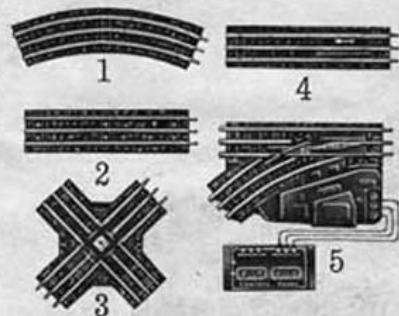

"Gravel roadbed" 3-tie Track

For ALLSTATE or MARX regular gauge sets. Metal and plastic.

1. 1 Curved Track, 9½ inches long. 49 N 9702—Shipping weight 4 oz. 28c
  2. 2 Straight Track, 8½ inches long. 49 N 9701—Shipping weight 4 oz. 28c
  3. 3 Crossover Track, 7½x7½ inches. 49N9703—Shipping weight 4 oz. $1.39
  4. 4 Uncoupling Track, 8½ in. long. 49 N 9710—Shipping weight 4 oz. 97c
  5. 5 Electric Switches. Push-button control panel. 1 right and 1 left. Wires. 49 N 9706—Shipping wt. 2 lbs. Set $6.88
2. Manual Switches. Lever-control action. 1 left and 1 right. (Not shown.) 49 N 9704—Wt. 1 lb. 12 oz. Set $3.89

Transformers for regular gauge

Steel cases. Circuit breakers. UL listed, 110-120-volt, 60 cycle AC.

1. 6 50-watt, 7-13-v for train, accessories. 49 N 9721—Shipping wt. 3 lbs. $5.47
2. 7 100-watt, 5-15-v for train, accessories. 49 N 9722—Wt. 4 lbs. 4 oz. $7.99

Complete with transformer **$29.89** cash
NO MONEY DOWN

Run an ALLSTATE 9-unit Electric Train, 6 feet long

Switch cars into sidings... couple and uncouple them by remote control... load and unload them with derrick

Highballing down the track, this freight puffs a trail of smoke from the stack and cool steam from the piston cylinders as headlight pierces the darkness ahead. Locomotive speeds up or reverses... pulls tender, piggyback car with truck, gondola and side-rack flat car with cartons, boxcar, hopper, tank car and caboose. Station with figures, 6 autos, poles, lamp posts, billboard and derrick add realism to the 55x28-inch layout. Over 11 feet of roadbed track include 8 curved, 8 straight, 2 uncoupling sections, 2 manual switches, 2 bumpers, bridge. Plastic and metal. 50-watt transformer with circuit breaker, track connector. UL approved, 110-120-v, 60-c AC. 79N9825L—Wt. 19 lbs....Set $29.89

NOTE: All items on this page are regular gauge, have 3-rail, 1¼-in. wide tracks